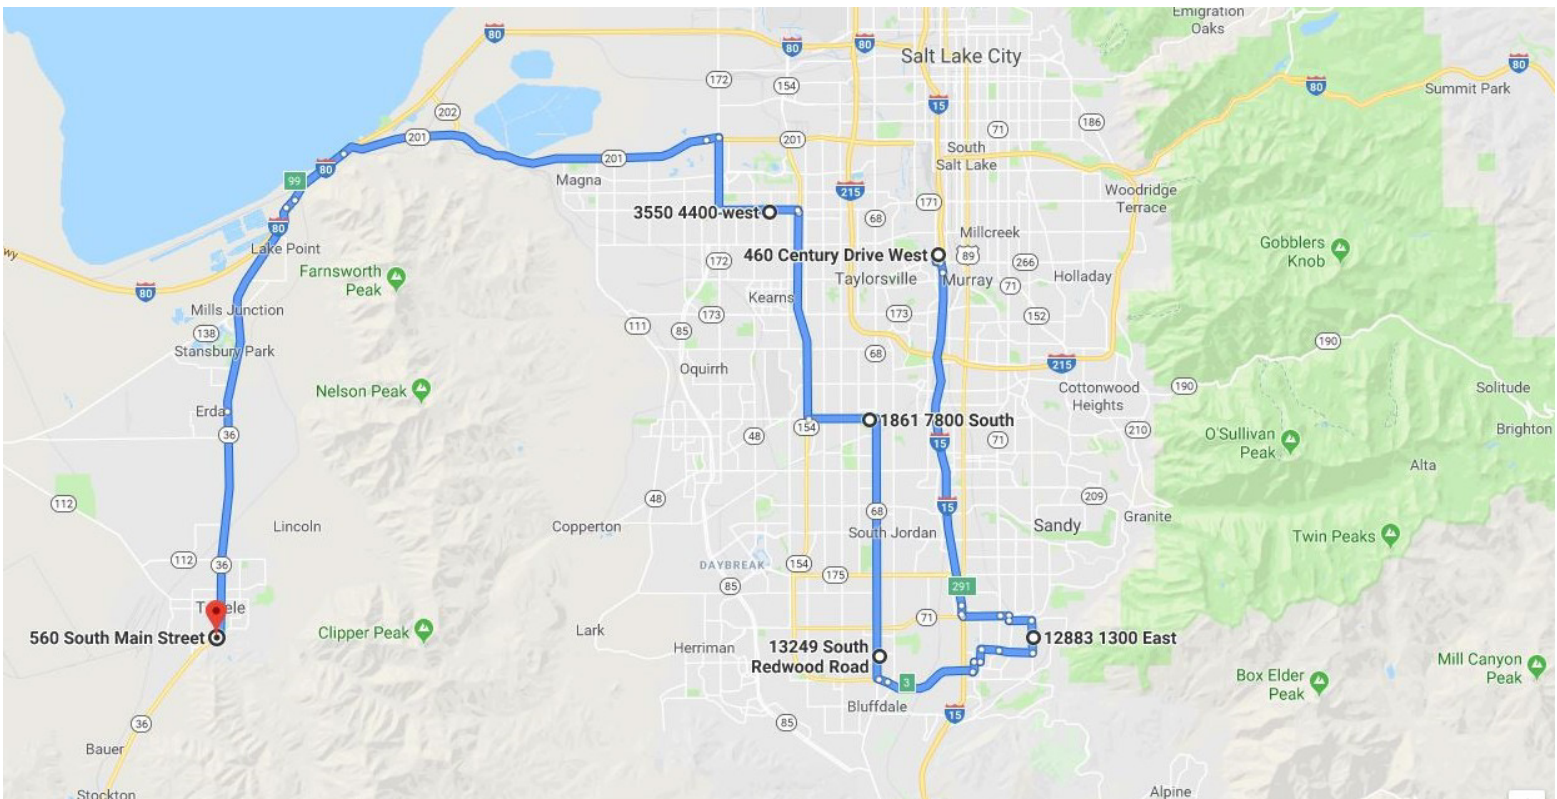

AUGUST 24 CARAVAN ROUTE

For more information, contact Pastor Jim at jharris@calvaryslc.org or Alison at occgreatersaltlake@gmail.com. Visit www.calvaryslc.org/occ for additional details, including maps and travel routes.