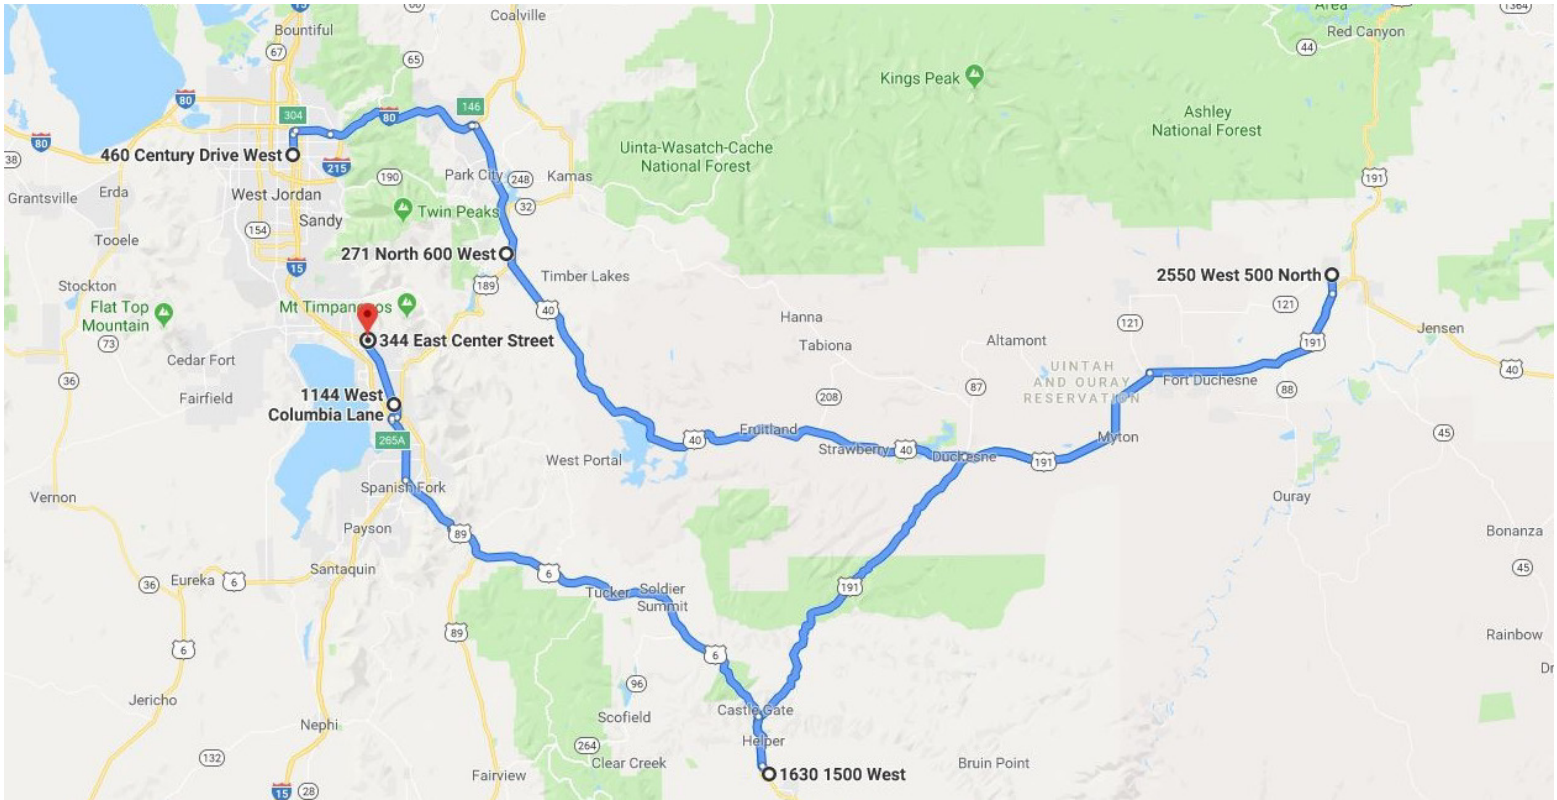

### RIVERTON

Arrive and Pray in Riverton 11:15am - 11:45am.  
Depart for West Jordan 11:45am  
Holy Trinity Lutheran Church  
13249 S. Redwood Rd Riverton, UT 84065

### WEST JORDAN

Arrive and Pray in West Jordan 12:00pm - 12:30pm. Depart for West Valley City 12:30pm  
South Valley Community Church  
1861 W. 7800 S. West Jordan, UT 84088

### TOOELE

Arrive and Pray in Tooele 3:00pm - 3:30pm  
Depart for Home 3:30pm  
Mountain of Faith Lutheran Church  
560 S. Main St. Tooele, UT 84074

# JUNE 15 CARAVAN ROUTE